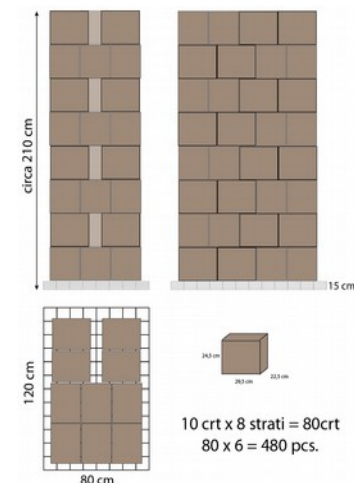

Technical sheet

English

Product code	714
Product line	ECOLORED
Description	Liquid soap dispenser – refilling system
Package	Individual bag into single box; 6 pcs overpack – quantity per pallet: 480 pcs Single box dimensions ↕ 230x95x105 mm. Overpack dimensions ↕ 245x225x295 mm.
Application	Wall mounted (with anchors included)
Colors	Adamello white cover, transparent window and base, chrome button. Sienna copper orange cover with transparent window and base, chrome button. Vesuvian Black cover with transparent window and base, chrome button. Lagoon Green cover with transparent window and base, chrome button. Dolomites Brown cover with transparent window and base, chrome button. Mediterranean Blue cover with transparent window and base, chrome button.
Dimensions & Weight	↕ mm. 228 (H) x 90 (D) x 102 (W); 0,40 Kg.
Features	Container with lid, capacity lt.0,55 Snap closure and key opening Supply approx 1,6 ml. Water-based painted cover Chrome painted button.
Materials	ABS recycled (cover) MABS recycled (base) MABS (window) PP (vaschetta) POM (pump and lock)